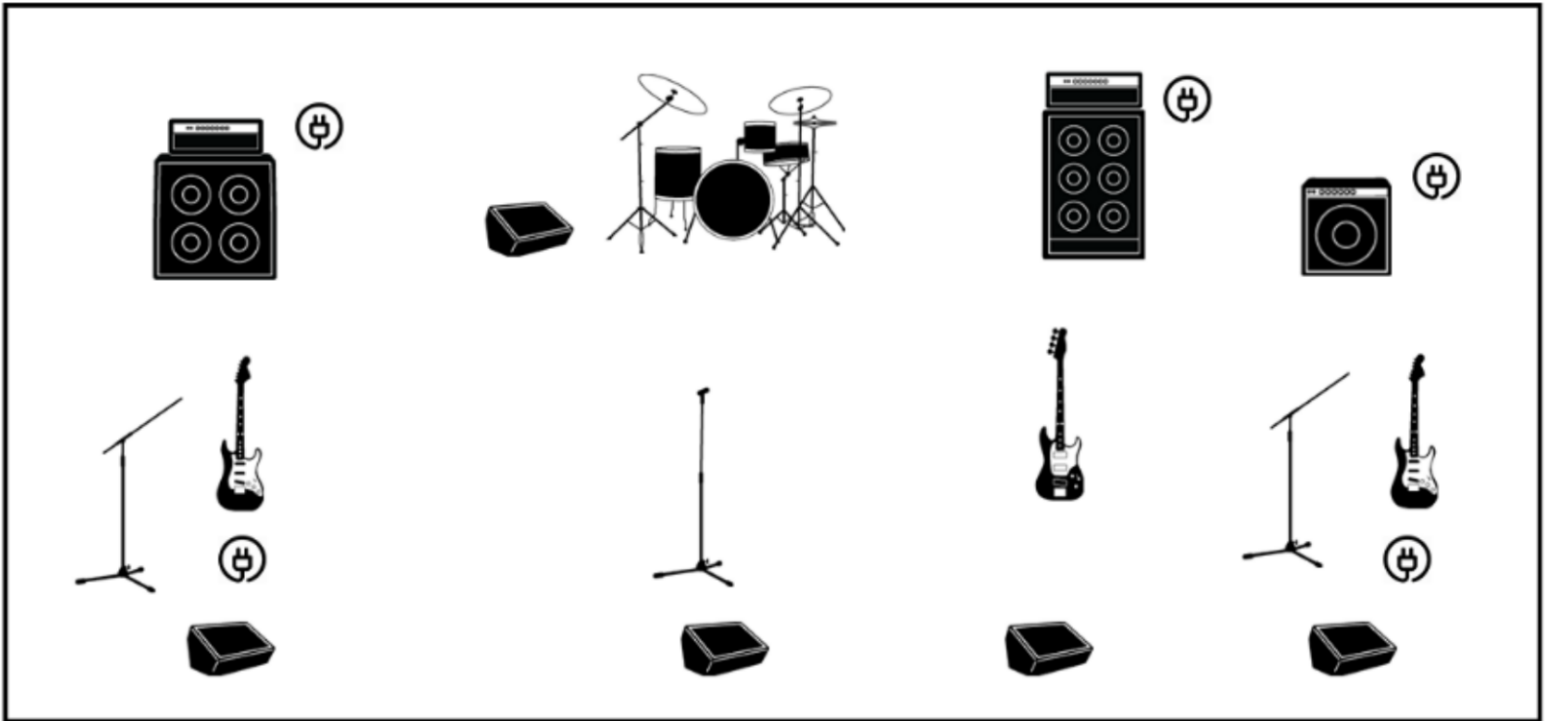

### INPUT LIST

1	Kick	9	Lead Guitar	17		25	
2	Snare	10	Rhythm Guitar	18		26	
3	Rack Tom	11	Bass	19		27	
4	Rack Tom	12	Vox (Lead)	20		28	
5	Floor Tom	13	Vox (stage left)	21		29	
6	HH	14	Vox (stage right)	22		30	
7	Ride	15		23		31	
8	L/R Crash	16		24		32	

### NOTES

Guitar and bass need power for pedals front of stage  
Both guitarists perform backup/supporting vocals